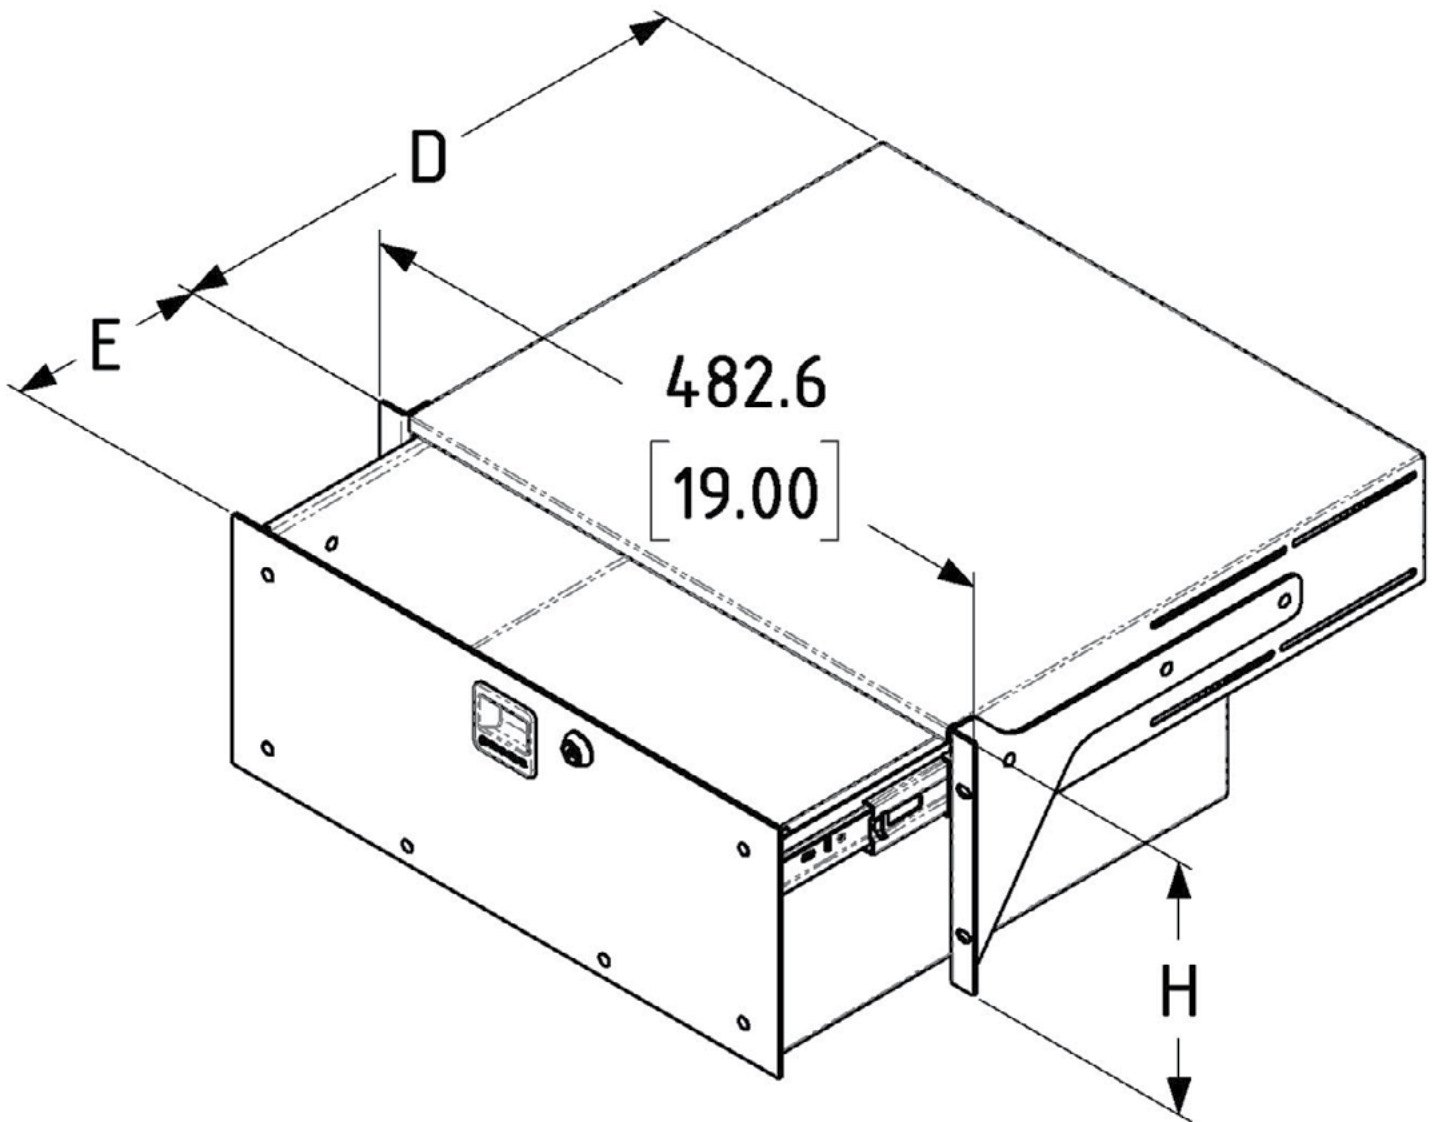

NEW R2293 SERIES Tour Grade Rack Drawers

Size (U)	Height (H)
2U	88.3mm / 3.48"
3U	132.7mm / 5.22"
4U	177.1mm / 6.97"
5U	221.8mm / 8.73"
6U	266.1mm / 10.48"
7U	310.6mm / 12.23"
8U	355.2mm / 13.98"

Drawer	Depth (D)	Extension (E)
10"	286.5mm / 11.28"	250mm / 9.84"
14"	386.5mm / 15.22"	350mm / 13.78"
18"	486.5mm / 19.15"	450mm / 17.72"